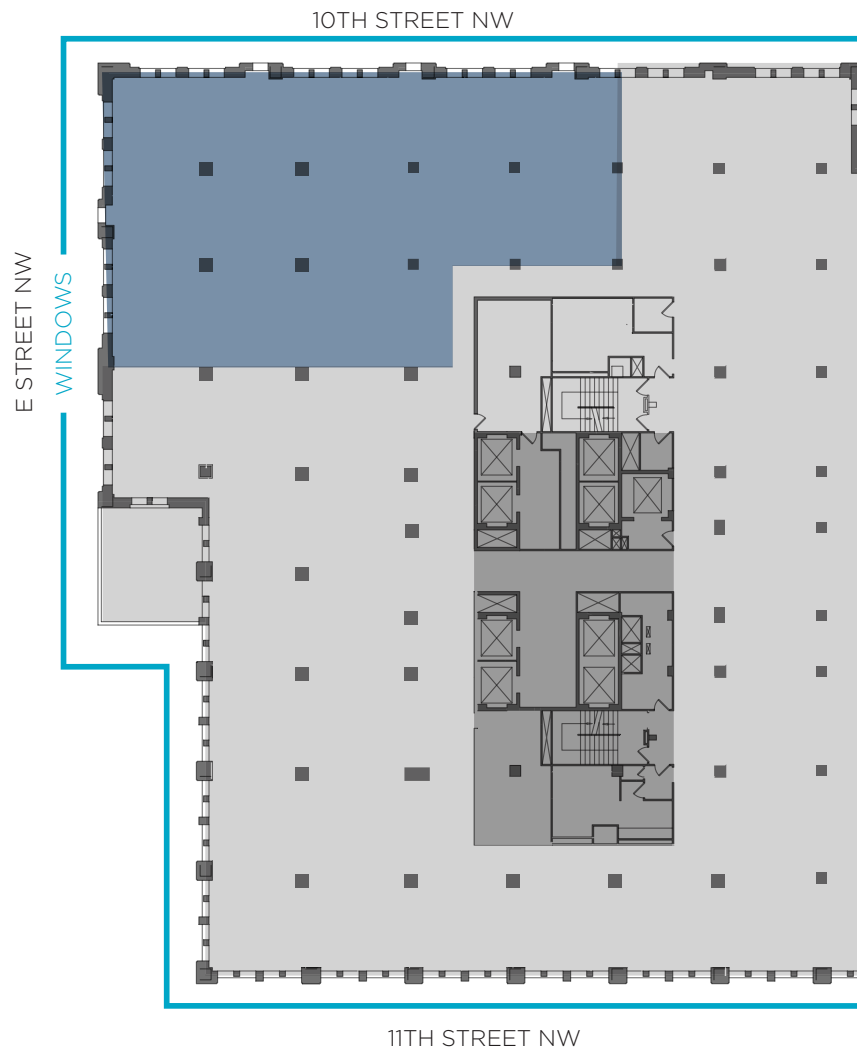

1001  
PENNSYLVANIA  
— AVENUE —

SUITE 675  
6,577 SF  
WHITE-BOX CONDITION

KEY PLAN

CUSHMAN & WAKEFIELD

Managed by  
**Hines** **nuveen**  
REAL ESTATE